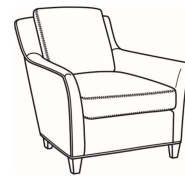

CR LAINE®

STYLE • COMFORT • COLOR

Studio / 1444-00B

DESCRIPTION:	Sofa (83W)
OUTSIDE:	83"W x 40"D x 34"H
INSIDE:	75"W x 22"D
SEAT:	19.5"H
ARM:	23"H
BACK RAIL:	32"H
THROW PILLOWS:	2 - 20"
COM:	Plain: 16.00 yds Repeat of 2-14": 20.00 yds Repeat of 15-27": 21.75 yds
WEIGHT:	135 lbs

L = available in leather

Standard Features:

Knife Edge Back

Saddle-Stitched

May be shown with optional features

STUDIO

Standard Seat Cushion:	Comfort Down Seat
Standard Back Pillow:	Legacy Down Back

Also available:

Studio / 1444-01B
Long Sofa (92W)
Outside: 92W x 40D x 34H
Inside: 84W x 22D

Studio / 1444-04
Settee (68W)
Outside: 68W x 40D x 34H
Inside: 60W x 22D

Studio / 1444-05
Chair (30.5W)
Outside: 30.5W x 40D x 34H
Inside: 22.5W x 21D