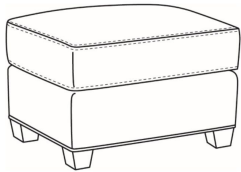

Also available:

Copley / 1337
Ottoman (27W X 22D)
Outside: 27W x 22D x 17H
Inside: 0W x 0D