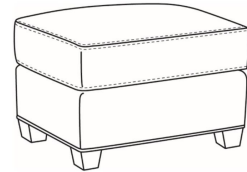

### Also available:

Copley / 1337  
Ottoman (27W X 22D)  
Outside: 27W x 22D x 17H  
Inside: 0W x 0D

Copley / 1337-SC  
Slipcovered Ottoman (27W X 22D)  
Outside: 27W x 22D x 17H  
Inside: 0W x 0D

Copley / 1338  
Ott & 1/2 (35.5W X 24D)  
Outside: 35.5W x 24D x 19.5H  
Inside: 0W x 0D