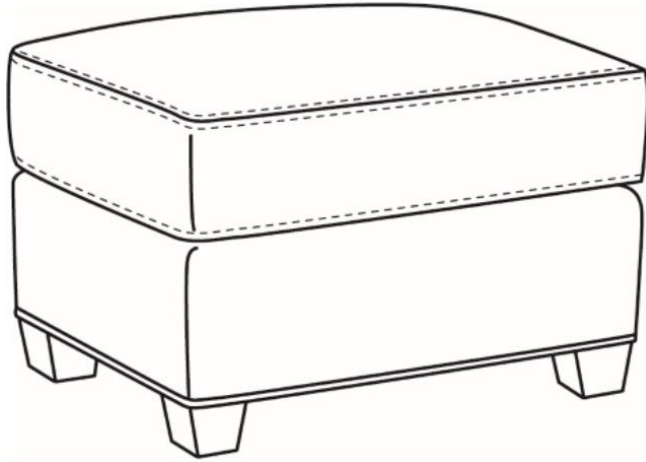

CR LAINE®

STYLE • COMFORT • COLOR

Copley / 1337

DESCRIPTION: Ottoman (27W X 22D)
OUTSIDE: 27"W x 22"D x 17"H
COM: Plain: 3.00 yds
Repeat of 2-14": 3.75 yds
Repeat of 15-27": 4.25 yds
WEIGHT: 27 lbs

Standard Features:

Saddle-Stitched Cushion

May be shown with optional features

Standard Seat Cushion: **COPLEY**
Hallmark Seat
