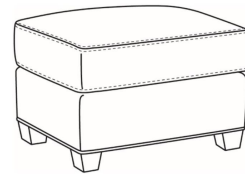

## Copley / 1335-SC

DESCRIPTION:	Chair (36W)
OUTSIDE:	36"W x 37"D x 48"H
INSIDE:	23"W x 21.5"D
SEAT:	19.5"H
ARM:	25.5"H
COM:	Plain: 8.00 yds Repeat of 2-14": 10.00 yds Repeat of 15-27": 11.00 yds
WEIGHT:	70 lbs

SC = available slipcovered

Standard Features:

Saddle-Stitched Cushion

May be shown with optional features

**COPLEY**

Standard Seat Cushion: Mayfair Seat

Also available:

Copley / 1337  
Ottoman (27W X 22D)  
Outside: 27W x 22D x 17H  
Inside: 0W x 0D

Copley / 1337-SC  
Slipcovered Ottoman (27W X 22D)  
Outside: 27W x 22D x 17H  
Inside: 0W x 0D

Copley / 1338  
Ott & 1/2 (35.5W X 24D)  
Outside: 35.5W x 24D x 19.5H  
Inside: 0W x 0D

Copley / 1335  
Chair (36W)  
Outside: 36W x 37D x 48H  
Inside: 23W x 21.5D

Copley / 1335-SW  
Swivel Chair (36W)  
Outside: 36W x 37D x 48H  
Inside: 23W x 21.5D

Copley / 1339  
Lounge (49W)  
Outside: 49W x 56D x 48H  
Inside: 35W x 36D

Copley / 1345  
Arm Chair (28W)  
Outside: 28W x 31D x 46.5H  
Inside: 20W x 18D