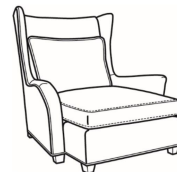

## Copley / 1335-SC

DESCRIPTION:	Chair (36W)
OUTSIDE:	36"W x 37"D x 48"H
INSIDE:	23"W x 21.5"D
SEAT:	19.5"H
ARM:	25.5"H
COM:	Plain: 8.00 yds Repeat of 2-14": 10.00 yds Repeat of 15-27": 11.00 yds
WEIGHT:	70 lbs

SC = available slipcovered

Standard Features:

Saddle-Stitched Cushion

May be shown with optional features

**COPLEY**

Standard Seat Cushion: Mayfair Seat

Also available:

Copley / 1337  
Ottoman (27W X 22D)  
Outside: 27W x 22D x 17H  
Inside: 0W x 0D

Copley / 1337-SC  
Slipcovered Ottoman (27W X 22D)  
Outside: 27W x 22D x 17H  
Inside: 0W x 0D

Copley / 1338  
Ott & 1/2 (35.5W X 24D)  
Outside: 35.5W x 24D x 19.5H  
Inside: 0W x 0D

Copley / 1335  
Chair (36W)  
Outside: 36W x 37D x 48H  
Inside: 23W x 21.5D

Copley / 1335-SW  
Swivel Chair (36W)  
Outside: 36W x 37D x 48H  
Inside: 23W x 21.5D

Copley / 1339  
Lounge (49W)  
Outside: 49W x 56D x 48H  
Inside: 35W x 36D

Copley / 1345  
Arm Chair (28W)  
Outside: 28W x 31D x 46.5H  
Inside: 20W x 18D