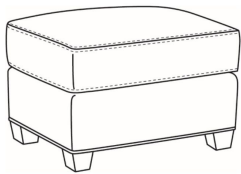

## Copley / 1335

DESCRIPTION:	Chair (36W)
OUTSIDE:	36"W x 37"D x 48"H
INSIDE:	23"W x 21.5"D
SEAT:	19.5"H
ARM:	25.5"H
COM:	Plain: 9.00 yds Repeat of 2-14": 11.25 yds Repeat of 15-27": 12.25 yds
WEIGHT:	70 lbs

SC = available slipcovered

Standard Features:

Saddle-Stitched Cushion

May be shown with optional features

**COPLEY**

Standard Seat Cushion: Mayfair Seat

Also available:

Copley / 1337  
Ottoman (27W X 22D)  
Outside: 27W x 22D x 17H  
Inside: 0W x 0D

Copley / 1337-SC  
Slipcovered Ottoman (27W X 22D)  
Outside: 27W x 22D x 17H  
Inside: 0W x 0D

Copley / 1338  
Ott & 1/2 (35.5W X 24D)  
Outside: 35.5W x 24D x 19.5H  
Inside: 0W x 0D

Copley / 1335-SW  
Swivel Chair (36W)  
Outside: 36W x 37D x 48H  
Inside: 23W x 21.5D