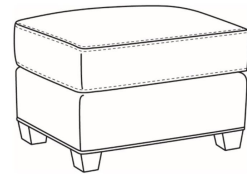

## Copley / 1335

DESCRIPTION:	Chair (36W)
OUTSIDE:	36"W x 37"D x 48"H
INSIDE:	23"W x 21.5"D
SEAT:	19.5"H
ARM:	25.5"H
COM:	Plain: 9.00 yds Repeat of 2-14": 11.25 yds Repeat of 15-27": 12.25 yds
WEIGHT:	70 lbs

SC = available slipcovered

Standard Features:

Saddle-Stitched Cushion

May be shown with optional features

**COPLEY**

Standard Seat Cushion: Mayfair Seat

Also available:

Copley / 1337  
Ottoman (27W X 22D)  
Outside: 27W x 22D x 17H  
Inside: 0W x 0D

Copley / 1337-SC  
Slipcovered Ottoman (27W X 22D)  
Outside: 27W x 22D x 17H  
Inside: 0W x 0D

Copley / 1338  
Ott & 1/2 (35.5W X 24D)  
Outside: 35.5W x 24D x 19.5H  
Inside: 0W x 0D

Copley / 1335-SW  
Swivel Chair (36W)  
Outside: 36W x 37D x 48H  
Inside: 23W x 21.5D