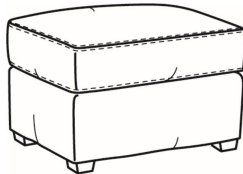

## Copley / 1335

DESCRIPTION:	Chair (36W)
OUTSIDE:	36"W x 37"D x 48"H
INSIDE:	23"W x 21.5"D
SEAT:	19.5"H
ARM:	25.5"H
COM:	Plain: 9.00 yds Repeat of 2-14": 11.25 yds Repeat of 15-27": 12.25 yds
WEIGHT:	70 lbs

SC = available slipcovered

Standard Features:

Saddle-Stitched Cushion

May be shown with optional features

**COPLEY**

Standard Seat Cushion: Mayfair Seat

Also available:

Copley / 1337  
Ottoman (27W X 22D)  
Outside: 27W x 22D x 17H  
Inside: 0W x 0D

Copley / 1337-SC  
Slipcovered Ottoman (27W X 22D)  
Outside: 27W x 22D x 17H  
Inside: 0W x 0D

Copley / 1338  
Ott & 1/2 (35.5W X 24D)  
Outside: 35.5W x 24D x 19.5H  
Inside: 0W x 0D

Copley / 1335-SW  
Swivel Chair (36W)  
Outside: 36W x 37D x 48H  
Inside: 23W x 21.5D