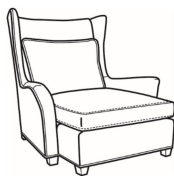

## Copley / 1335

DESCRIPTION:	Chair (36W)
OUTSIDE:	36"W x 37"D x 48"H
INSIDE:	23"W x 21.5"D
SEAT:	19.5"H
ARM:	25.5"H
COM:	Plain: 9.00 yds Repeat of 2-14": 11.25 yds Repeat of 15-27": 12.25 yds
WEIGHT:	70 lbs

SC = available slipcovered

Standard Features:

Saddle-Stitched Cushion

May be shown with optional features

**COPLEY**

Standard Seat Cushion: Mayfair Seat

Also available:

Copley / 1337  
Ottoman (27W X 22D)  
Outside: 27W x 22D x 17H  
Inside: 0W x 0D

Copley / 1337-SC  
Slipcovered Ottoman (27W X 22D)  
Outside: 27W x 22D x 17H  
Inside: 0W x 0D

Copley / 1338  
Ott & 1/2 (35.5W X 24D)  
Outside: 35.5W x 24D x 19.5H  
Inside: 0W x 0D

Copley / 1335-SW  
Swivel Chair (36W)  
Outside: 36W x 37D x 48H  
Inside: 23W x 21.5D