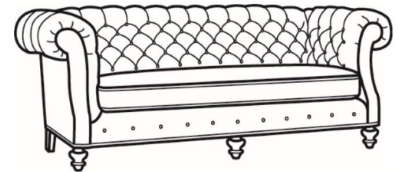

CR LAINE®

STYLE • COMFORT • COLOR

Chichester / 1122

DESCRIPTION:	Apt Sofa (79W)
OUTSIDE:	79"W x 40"D x 34.5"H
INSIDE:	54.5"W x 22"D
SEAT:	20.5"H
ARM:	34.5"H
BACK RAIL:	34.5"H
COM:	Plain: 17.00 yds Repeat of 2-14": 21.25 yds Repeat of 15-27": 23.00 yds
WEIGHT:	150 lbs

L = available in leather

Standard Features:

- Tufted Back
- Roll on arm continues around back
- May be shown with optional features

CHICHESTER

Standard Seat Cushion: Mayfair Seat

Also available:

Chichester / 1120
Sofa (89.5W)
Outside: 89.5W x 40D x 34.5H
Inside: 65W x 22D

Chichester / 1121
Long Sofa (101.5W)
Outside: 101.5W x 40D x 34.5H
Inside: 77W x 22D

Chichester / L1120
Leather Sofa (89.5W)
Outside: 89.5W x 40D x 34.5H
Inside: 65W x 22D

Chichester / L1121
Leather Long Sofa (101.5W)
Outside: 101.5W x 40D x 34.5H
Inside: 77W x 22D