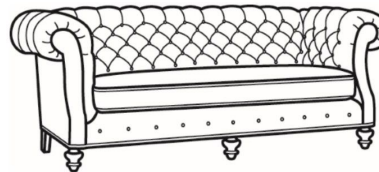

CR LAINE®

STYLE • COMFORT • COLOR

Chichester / 1122

DESCRIPTION:	Apt Sofa (79W)
OUTSIDE:	79"W x 40"D x 34.5"H
INSIDE:	54.5"W x 22"D
SEAT:	20.5"H
ARM:	34.5"H
BACK RAIL:	34.5"H
COM:	Plain: 17.00 yds Repeat of 2-14": 21.25 yds Repeat of 15-27": 23.00 yds
WEIGHT:	150 lbs

L = available in leather

Standard Features:

- Tufted Back
- Roll on arm continues around back
- May be shown with optional features

CHICHESTER

Standard Seat Cushion: Mayfair Seat

Also available:

Chichester / 1120
Sofa (89.5W)
Outside: 89.5W x 40D x 34.5H
Inside: 65W x 22D

Chichester / 1121
Long Sofa (101.5W)
Outside: 101.5W x 40D x 34.5H
Inside: 77W x 22D

Chichester / L1120
Leather Sofa (89.5W)
Outside: 89.5W x 40D x 34.5H
Inside: 65W x 22D

Chichester / L1121
Leather Long Sofa (101.5W)
Outside: 101.5W x 40D x 34.5H
Inside: 77W x 22D