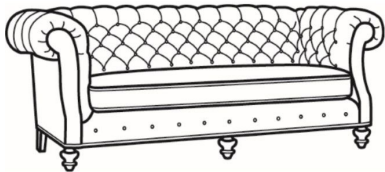

CR LAINE®

STYLE • COMFORT • COLOR

Chichester / 1122

DESCRIPTION:	Apt Sofa (79W)
OUTSIDE:	79"W x 40"D x 34.5"H
INSIDE:	54.5"W x 22"D
SEAT:	20.5"H
ARM:	34.5"H
BACK RAIL:	34.5"H
COM:	Plain: 17.00 yds Repeat of 2-14": 21.25 yds Repeat of 15-27": 23.00 yds
WEIGHT:	150 lbs

L = available in leather

Standard Features:

- Tufted Back
- Roll on arm continues around back
- May be shown with optional features

CHICHESTER

Standard Seat Cushion: Mayfair Seat

Also available:

Chichester / 1120
Sofa (89.5W)
Outside: 89.5W x 40D x 34.5H
Inside: 65W x 22D

Chichester / 1121
Long Sofa (101.5W)
Outside: 101.5W x 40D x 34.5H
Inside: 77W x 22D

Chichester / L1120
Leather Sofa (89.5W)
Outside: 89.5W x 40D x 34.5H
Inside: 65W x 22D

Chichester / L1121
Leather Long Sofa (101.5W)
Outside: 101.5W x 40D x 34.5H
Inside: 77W x 22D