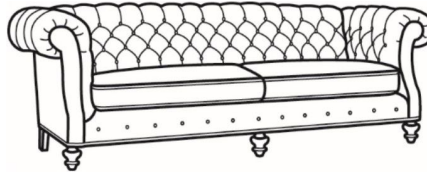

CR LAINE®

STYLE • COMFORT • COLOR

Chichester / 1122

DESCRIPTION:	Apt Sofa (79W)
OUTSIDE:	79"W x 40"D x 34.5"H
INSIDE:	54.5"W x 22"D
SEAT:	20.5"H
ARM:	34.5"H
BACK RAIL:	34.5"H
COM:	Plain: 17.00 yds Repeat of 2-14": 21.25 yds Repeat of 15-27": 23.00 yds
WEIGHT:	150 lbs

L = available in leather

Standard Features:

- Tufted Back
- Roll on arm continues around back
- May be shown with optional features

CHICHESTER

Standard Seat Cushion: Mayfair Seat

Also available:

Chichester / 1120
Sofa (89.5W)
Outside: 89.5W x 40D x 34.5H
Inside: 65W x 22D

Chichester / 1121
Long Sofa (101.5W)
Outside: 101.5W x 40D x 34.5H
Inside: 77W x 22D

Chichester / L1120
Leather Sofa (89.5W)
Outside: 89.5W x 40D x 34.5H
Inside: 65W x 22D

Chichester / L1121
Leather Long Sofa (101.5W)
Outside: 101.5W x 40D x 34.5H
Inside: 77W x 22D