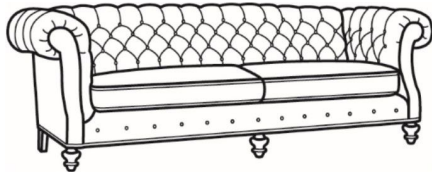

CR LAINE®

STYLE • COMFORT • COLOR

Chichester / 1122

DESCRIPTION:	Apt Sofa (79W)
OUTSIDE:	79"W x 40"D x 34.5"H
INSIDE:	54.5"W x 22"D
SEAT:	20.5"H
ARM:	34.5"H
BACK RAIL:	34.5"H
COM:	Plain: 17.00 yds Repeat of 2-14": 21.25 yds Repeat of 15-27": 23.00 yds
WEIGHT:	150 lbs

L = available in leather

Standard Features:

- Tufted Back
- Roll on arm continues around back
- May be shown with optional features

CHICHESTER

Standard Seat Cushion: Mayfair Seat

Also available:

Chichester / 1120
Sofa (89.5W)
Outside: 89.5W x 40D x 34.5H
Inside: 65W x 22D

Chichester / 1121
Long Sofa (101.5W)
Outside: 101.5W x 40D x 34.5H
Inside: 77W x 22D

Chichester / L1120
Leather Sofa (89.5W)
Outside: 89.5W x 40D x 34.5H
Inside: 65W x 22D

Chichester / L1121
Leather Long Sofa (101.5W)
Outside: 101.5W x 40D x 34.5H
Inside: 77W x 22D