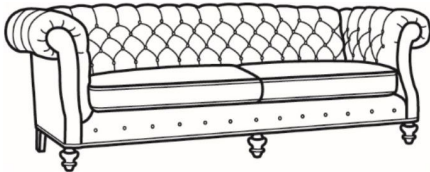

## CHICHESTER

Standard Seat Cushion:    Mayfair Seat

Also available:

Chichester / 1121  
Long Sofa (101.5W)  
Outside: 101.5W x 40D x 34.5H  
Inside: 77W x 22D

Chichester / 1122  
Apt Sofa (79W)  
Outside: 79W x 40D x 34.5H  
Inside: 54.5W x 22D

Chichester / L1120  
Leather Sofa (89.5W)  
Outside: 89.5W x 40D x 34.5H  
Inside: 65W x 22D

Chichester / L1121  
Leather Long Sofa (101.5W)  
Outside: 101.5W x 40D x 34.5H  
Inside: 77W x 22D

Chichester / L1122  
Leather Apt Sofa (79W)  
Outside: 79W x 40D x 34.5H  
Inside: 54.5W x 22D