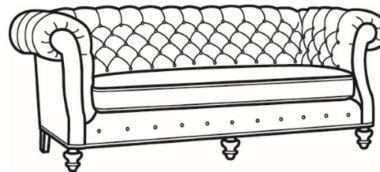

## CHICHESTER

Standard Seat Cushion:    Mayfair Seat

Also available:

Chichester / 1121  
Long Sofa (101.5W)  
Outside: 101.5W x 40D x 34.5H  
Inside: 77W x 22D

Chichester / 1122  
Apt Sofa (79W)  
Outside: 79W x 40D x 34.5H  
Inside: 54.5W x 22D

Chichester / L1120  
Leather Sofa (89.5W)  
Outside: 89.5W x 40D x 34.5H  
Inside: 65W x 22D

Chichester / L1121  
Leather Long Sofa (101.5W)  
Outside: 101.5W x 40D x 34.5H  
Inside: 77W x 22D

Chichester / L1122  
Leather Apt Sofa (79W)  
Outside: 79W x 40D x 34.5H  
Inside: 54.5W x 22D