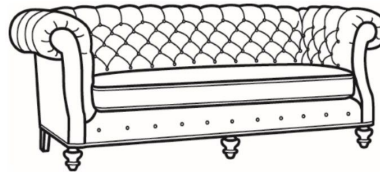

### Standard Features:

Tufted Back

Roll on arm continues around back

May be shown with optional features

## CHICHESTER

Standard Seat Cushion:    Mayfair Seat

Also available:

Chichester / 1121  
Long Sofa (101.5W)  
Outside: 101.5W x 40D x 34.5H  
Inside: 77W x 22D

Chichester / 1122  
Apt Sofa (79W)  
Outside: 79W x 40D x 34.5H  
Inside: 54.5W x 22D