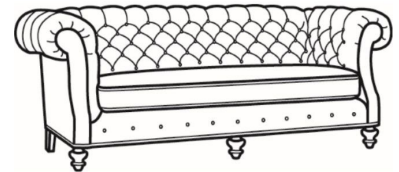

## CHICHESTER

Standard Seat Cushion:    Mayfair Seat

Also available:

Chichester / 1121  
Long Sofa (101.5W)  
Outside: 101.5W x 40D x 34.5H  
Inside: 77W x 22D

Chichester / 1122  
Apt Sofa (79W)  
Outside: 79W x 40D x 34.5H  
Inside: 54.5W x 22D

Chichester / L1120  
Leather Sofa (89.5W)  
Outside: 89.5W x 40D x 34.5H  
Inside: 65W x 22D

Chichester / L1121  
Leather Long Sofa (101.5W)  
Outside: 101.5W x 40D x 34.5H  
Inside: 77W x 22D

Chichester / L1122  
Leather Apt Sofa (79W)  
Outside: 79W x 40D x 34.5H  
Inside: 54.5W x 22D