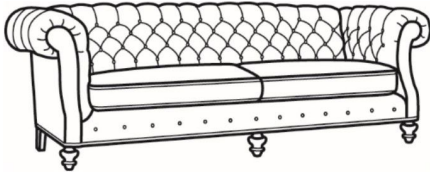

### Standard Features:

Tufted Back

Roll on arm continues around back

May be shown with optional features

## CHICHESTER

Standard Seat Cushion:    Mayfair Seat

Also available:

Chichester / 1121  
Long Sofa (101.5W)  
Outside: 101.5W x 40D x 34.5H  
Inside: 77W x 22D

Chichester / 1122  
Apt Sofa (79W)  
Outside: 79W x 40D x 34.5H  
Inside: 54.5W x 22D